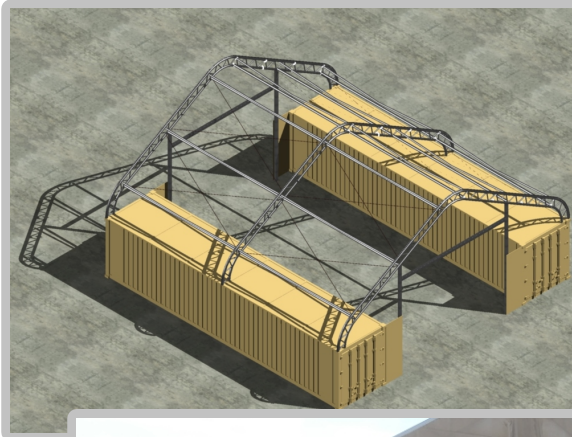

GO GREEN ~ GO WITH...

CONTAINER SHELTERS

Your portable shelter solution!

- No foundation required
- Portable - No occupancy tax
- Fast install
- Excellent for temporary work shelters such as

- Sandblasting
- Painting
- Workshop
- Boat storage
- Welding shop

- **Container shelters** require no foundation so they can be installed **ALL YEAR ROUND**.

- **Container shelters** can even be placed on asphalt causing no damage to surface areas.

- **REDUCE, REUSE, RECYCLE**
The containers that are used are recycled shipping containers.

**AFFORDABLE
TEMPORARY
WORK SHELTERS**

PORTABLE

FAST INSTALL

**NO FOUNDATION
REQUIRED**

**ENVIRONMENTALLY
FRIENDLY**

PERFECT FOR

- **SANDBLASTING**
- **PAINTING**
- **WORKSHOP**
- **BOAT STORAGE**
- **WELDING SHOP**